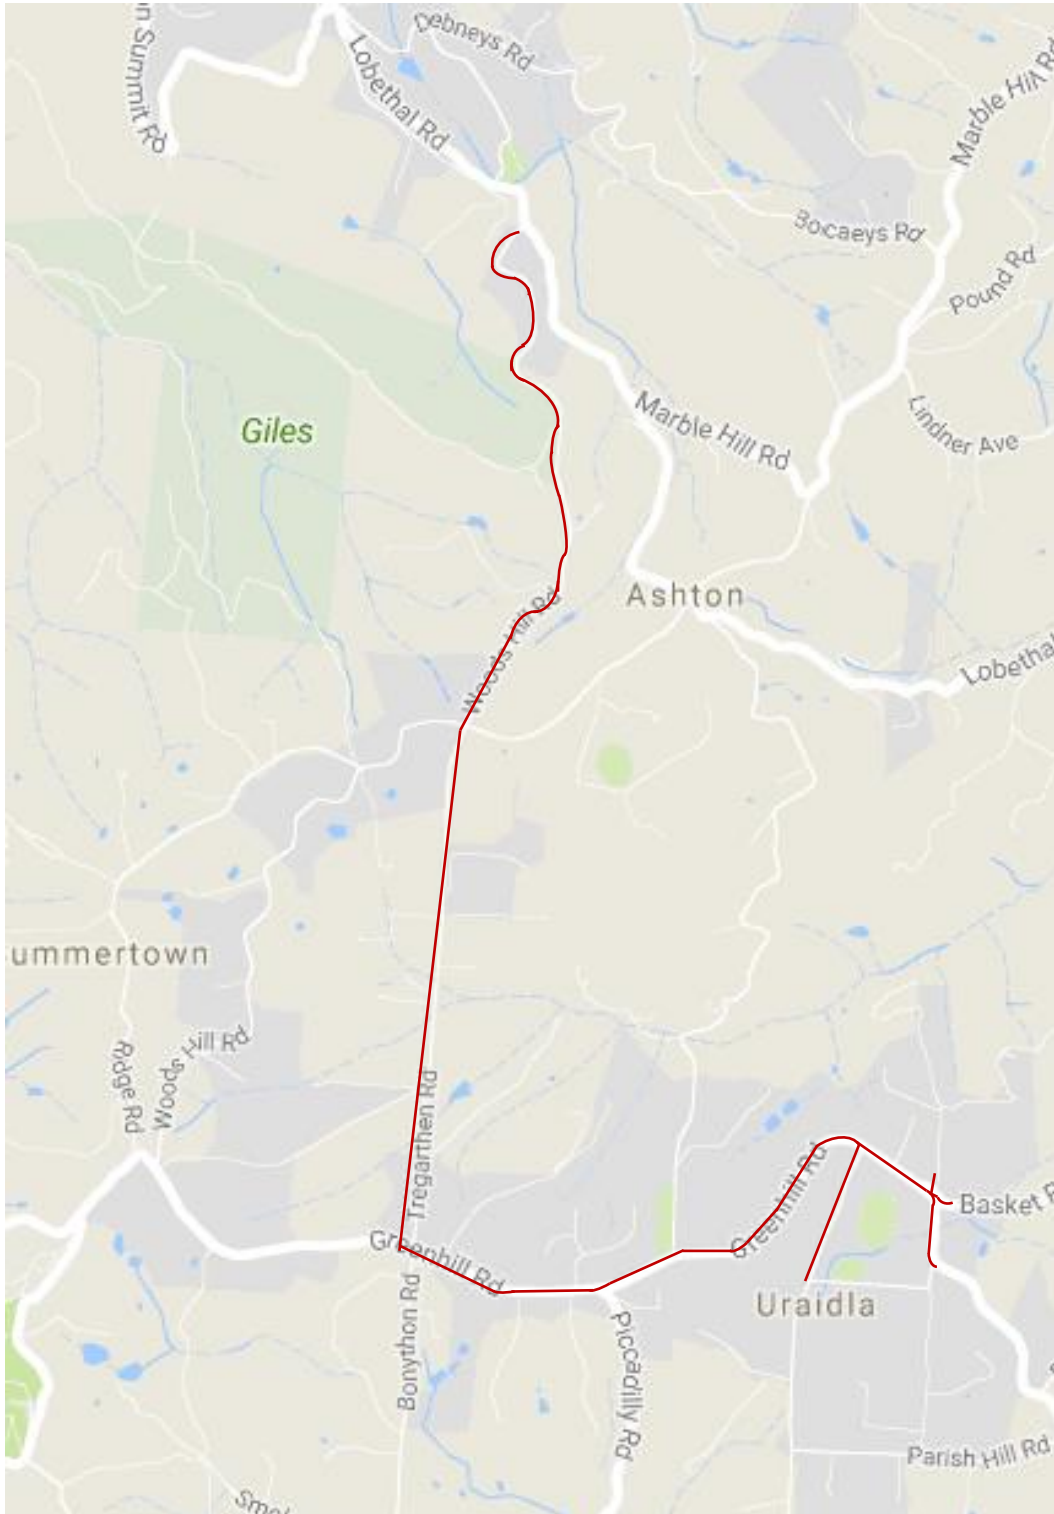

SANTOS TOUR DOWN UNDER

13-21 JANUARY 2018
ADELAIDE
TOURDOWNUNDER.COM.AU

Parking bans (with tow away provisions) will be in effect on the above sections of roads during the times of the road closures