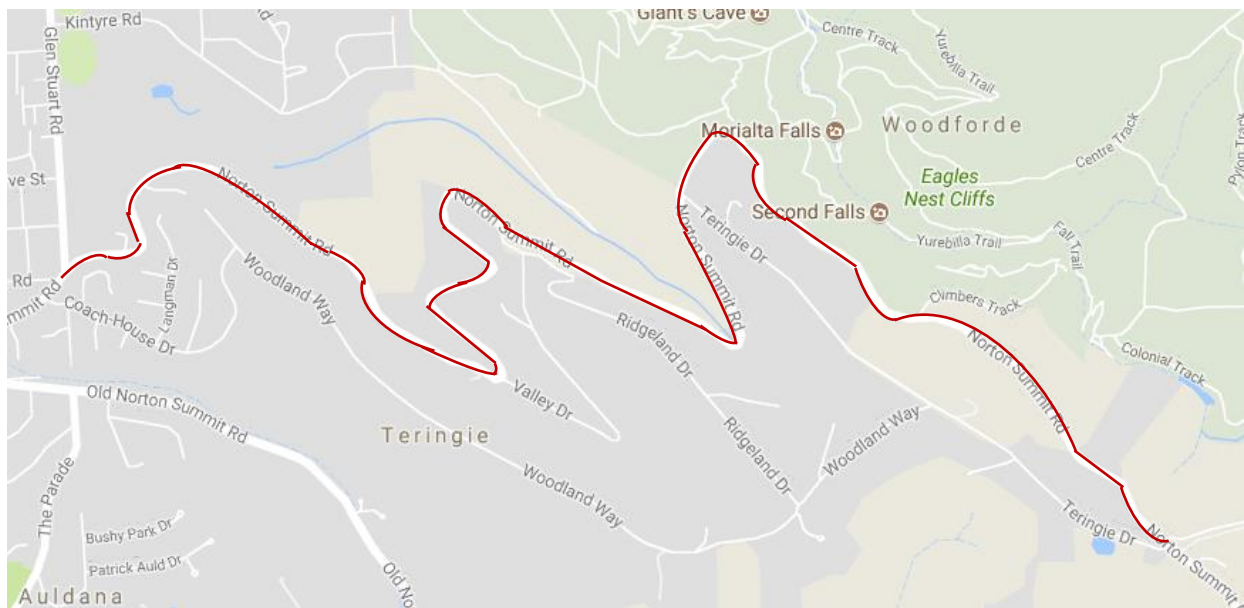

## ROAD CLOSURES WITHIN THE CITY OF NORWOOD, PAYNEHAM AND ST PETERS – *Norwood*

STREET	FROM	TO	CLOSED FROM	OPEN AT
The Parade	Osmond Terrace	Portrush Road	02:00 am	1:30 pm
George Street	The Parade	Webbe Street	02:00 am	3:00 pm
Edward Street	The Parade	the entrance to the Coles / Bravo car parks	02:00 am	1:30 pm

## ROAD CLOSURES WITHIN THE ADELAIDE HILLS COUNCIL

STREET	FROM	TO	CLOSED FROM	OPEN AT
Norton Summit Road, Teringie	Glen Stuart Road	Terungie Drive	08:30am	3:30pm

*Parking bans (with tow away provisions) will be in effect on the above sections of roads during the times of the road closures*

## PARKING BANS WITHIN THE ALEXANDRINA COUNCIL

STREET		FROM	UNTIL
Brookman Road	Victor Harbor Road and Old Willunga Hill Road on both sides of the road	12:00 pm 19/1/2018	7:00 pm 20/1/2018
Brookman Road	Between Old Willunga Hill Road and a point 50 metres east of Range Road on both sides of the road	12.00 pm 19/1/2018	7.00 pm 20/1/2018