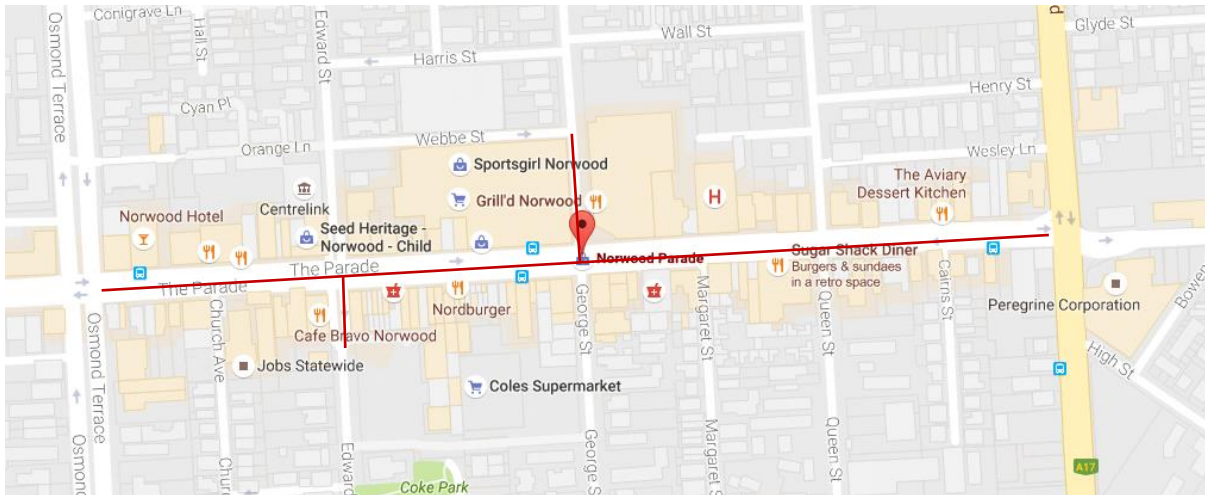

## ROAD CLOSURES WITHIN THE CITY OF NORWOOD, PAYNEHAM AND ST PETERS – *Norwood*

STREET	FROM	TO	CLOSED FROM	OPEN AT
The Parade	Osmond Terrace	Portrush Road	02:00 am	1:30 pm
George Street	The Parade	Webbe Street	02:00 am	3:00 pm
Edward Street	The Parade	the entrance to the Coles / Bravo car parks	02:00 am	1:30 pm

## PARKING BANS WITHIN THE CITY OF NORWOOD, PAYNEHAM & ST PETERS

STREET		FROM	UNTIL
Osmond Terrace	From The Parade to a point 50 metres north	08:00 am	1:30pm
Webbe Street	From George Street to Edward Street	08:00 am	1:30pm

## PARKING BANS WITHIN THE ALEXANDRINA COUNCIL

STREET		FROM	UNTIL
Brookman Road	Victor Harbor Road and Old Willunga Hill Road on both sides of the road	12:00 pm 19/1/2018	7:00 pm 20/1/2018
Brookman Road	Between Old Willunga Hill Road and a point 50 metres east of Range Road on both sides of the road	12.00 pm 19/1/2018	7.00 pm 20/1/2018