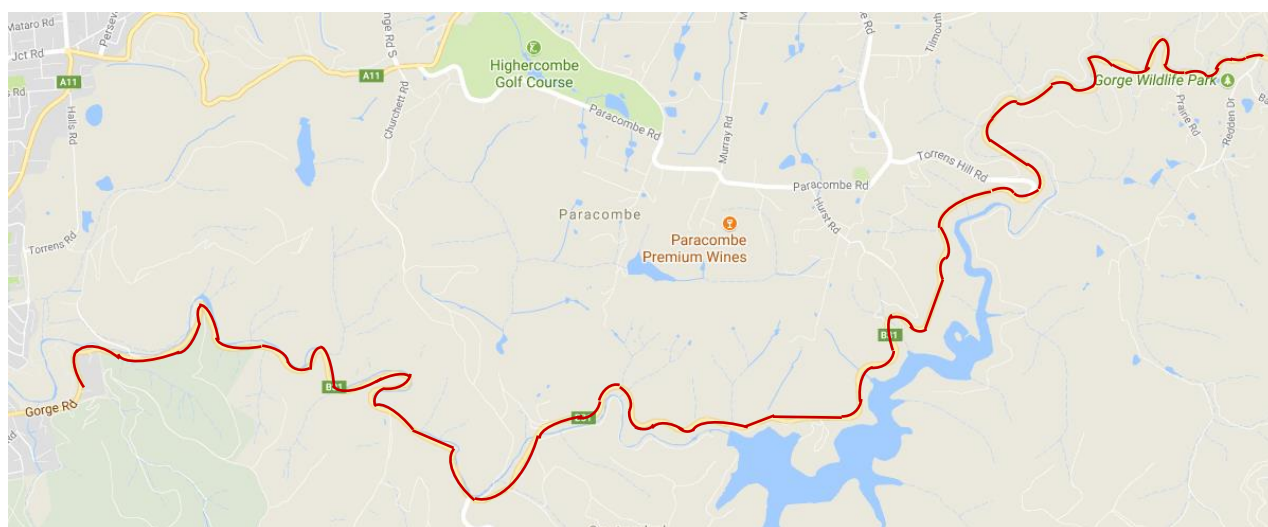

SANTOS TOUR DOWN UNDER

13-21 JANUARY 2018
ADELAIDE
TOURDOWNUNDER.COM.AU

ROAD CLOSURES WITHIN THE ADELAIDE HILLS COUNCIL CONTINUED

STREET	FROM	TO	CLOSED FROM	OPEN AT
Gorge Road, Athelstone	Bermuda Court	Redden Drive	05:30am	2:30pm

Parking bans (with tow away provisions) will be in effect on the above sections of roads during the times of the road closures

ROAD CLOSURES WITHIN THE ADELAIDE HILLS COUNCIL CONTINUED

STREET	FROM	TO	CLOSED FROM	OPEN AT
Greenhill Road, Uraidla	Tregarthen Road	Picadilly Road	08:30 am	3:30 pm
Greenhill Road, Uraidla	Picadilly Road	Days Road	05:00 am	3:30 pm
Greenhill Road, Uraidla	Swamp Road	Days Road	05:00 am	7:00 pm
Basket Range Road, Uraidla	Greenhill Road	To a point 25m West of Greenhill Road	05:00 am	7:00pm
Elborough Avenue, Uraidla	Greenhill Road	To a point 25m North of Greenhill Road	05:00 am	7:00pm
Swamp Road, Uraidla	Greenhill Road	Kidney Street	05:00am	7.00pm
Woods Hill Road, Ashton	Lobethal Road	Stoney Rise Road	08:30am	3:30pm
Tregarthen Road, Summertown	Greenhill Road	Stoney Rise Road	08:30am	3:30pm