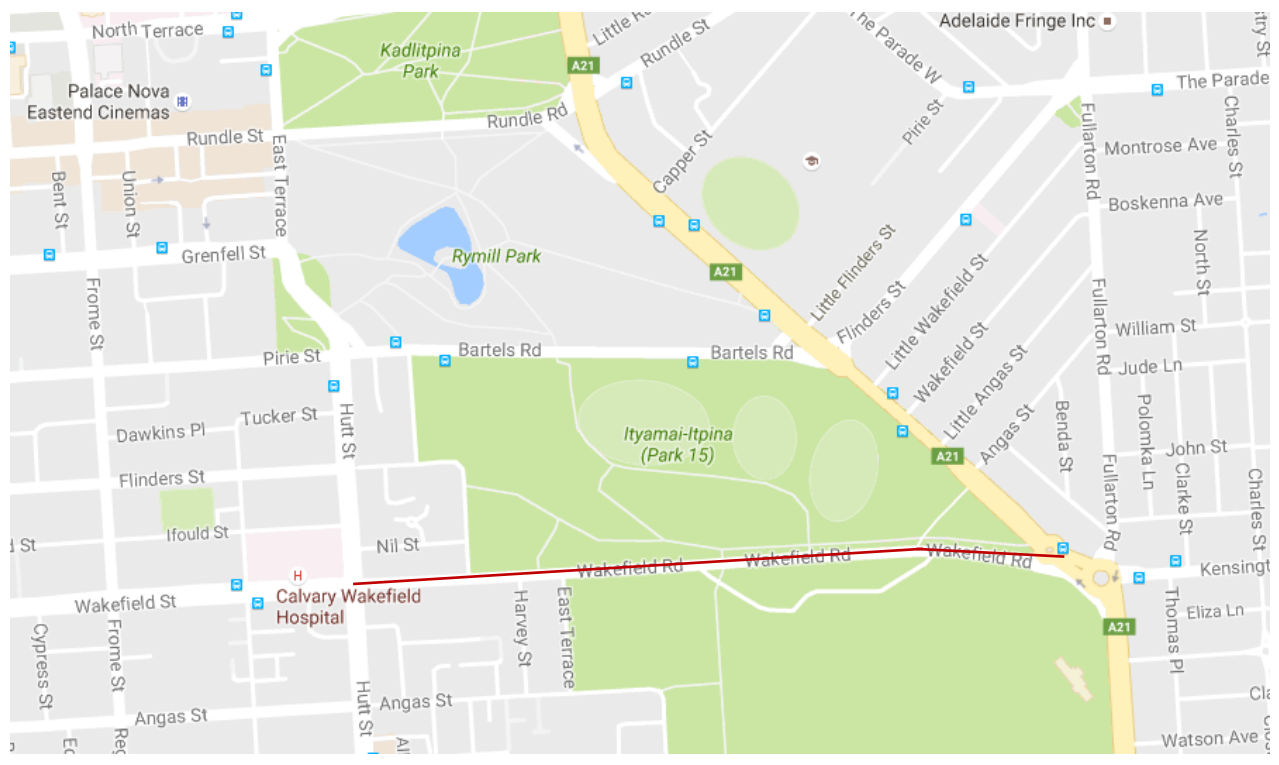

# SANTOS TOUR DOWN UNDER

13-21 JANUARY 2018  
ADELAIDE  
TOURDOWNUNDER.COM.AU

Wednesday 10 – Monday 15 January 2018

## ROAD CLOSURES WITHIN THE CITY OF ADELAIDE

STREET	FROM	TO	CLOSED FROM	OPENS AT
Wakefield Road	Hutt Street	Dequetteville Terrace	09:00 am 10/1/2018	4:00 pm 15/1/2018

*Parking bans (with tow away provisions) will be in effect on all of the above sections of roads during the times of the road closures*