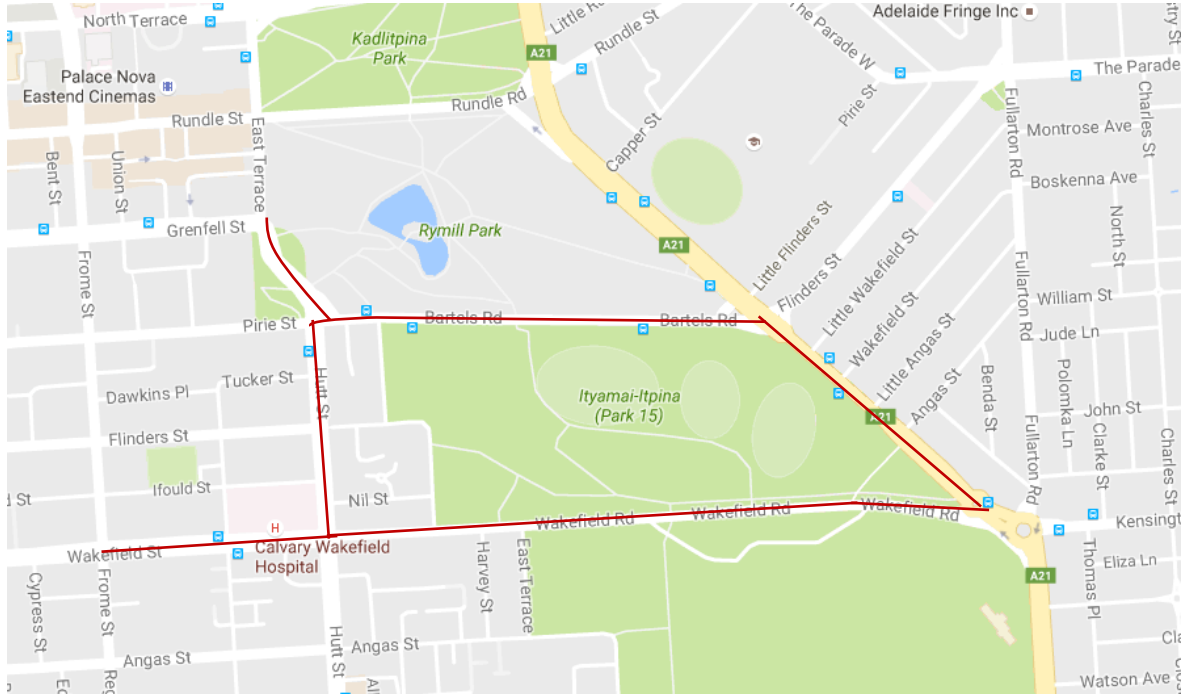

Parking bans (with tow away provisions) will be in effect on all of the above sections of roads during the times of the road closures

PARKING BANS WITHIN THE CITY OF ADELAIDE

STREET		FROM	UNTIL
East Terrace, Adelaide	Between Angas Street and Wakefield Road	12noon	9:00 pm