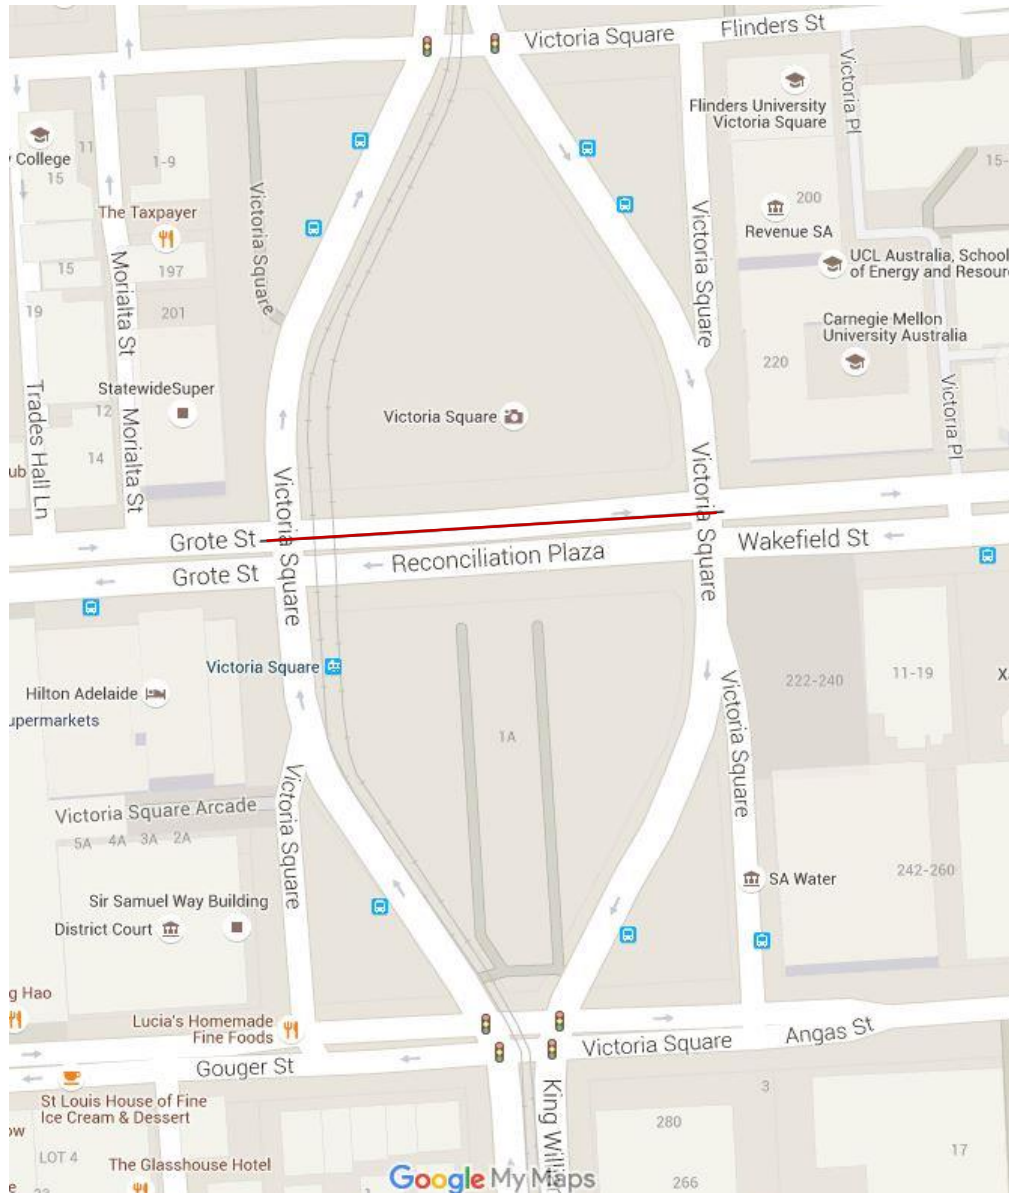

# SANTOS TOUR DOWN UNDER

13-21 JANUARY 2018  
ADELAIDE  
TOURDOWNUNDER.COM.AU

**Monday 8 – Wednesday 24 January 2018**

## ROAD CLOSURES WITHIN THE CITY OF ADELAIDE

STREET	FROM	TO	CLOSED FROM	OPENS AT
<b>Reconciliation Plaza</b> (Centre East-West Roadway of Victoria Square)	Wakefield Street	Grote Street	05:00 am 08/01/2018	10:00 pm 24/01/2018

# SANTOS TOUR DOWN UNDER

13-21 JANUARY 2018  
ADELAIDE  
TOURDOWNUNDER.COM.AU

## PARKING RESTRICTIONS WITHIN THE CITY OF ADELAIDE

STREET		FROM	UNTIL
Victoria Square	Corner of Wakefield Street and King William Road in front of St Francis Church	05:00 am 08/01/2018	10:00 pm 24/01/2018