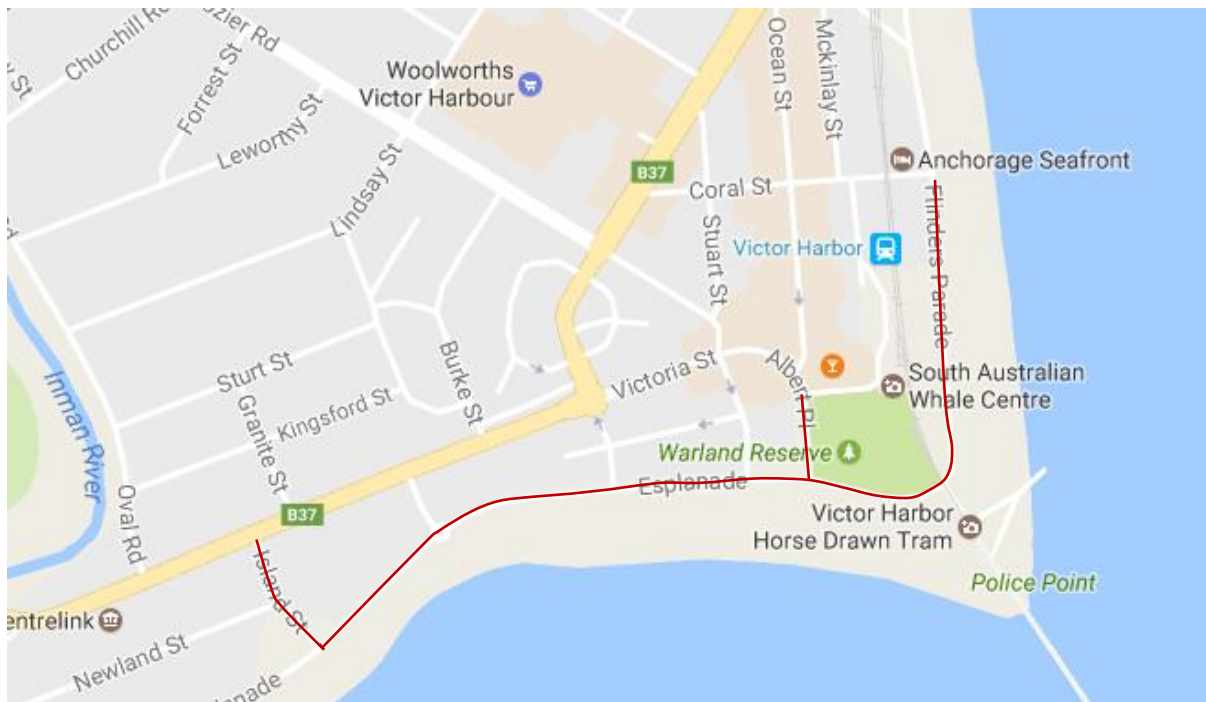

STREET	FROM	TO	CLOSED FROM	OPENS AT
Augusta Street	Torrens Square	Colley Terrace	06:00 am	1:30 pm
Sussex Street	Anzac Highway	Jetty Road	06:00 am	1:30 pm
Durham Street	Dutton Street	Jetty Road	06:00 am	1:30 pm
Mosley Street	Jetty Road	Elizabeth Street	1:30pm Wednesday 17	1:30pm
Colley Terrace (entire length)	Anzac Highway	Jetty Road	06:00 am	1:30 pm
Colley Terrace	Augusta Street	Jetty Road	1:30pm Wednesday 17	1:30pm
Jetty Road	Colley Terrace	Partridge Street / Gordon Street	1:30pm Wednesday 17	1:30pm

ROAD CLOSURES WITHIN THE CITY OF VICTOR HARBOR

STREET	FROM	TO	CLOSED FROM	OPENS AT
The Esplanade	Albert Place	Flinders Parade	06:00 am	6:00 pm
The Esplanade	Albert Place	Wills Street	06:00 am	7:00 pm
The Esplanade	Wills Street	Island Street	06:00 am	6:00 pm
Albert Place	The Esplanade	Railway Terrace	06:00 am	6:00 pm
Island Street	The Esplanade	Victoria Street	06:00 am	6:00 pm
Flinders Parade	The Esplanade	Coral Street	06:00 am	6:00 pm

PARKING BANS WITHIN THE CITY OF HOLDFAST BAY – *Glenelg*

STREET		FROM	UNTIL
Anzac Highway	Northern side, opposite Wigley Reserve	06:00 am	1:30 pm

PARKING BANS WITHIN THE CITY OF VICTOR HARBOR

STREET		FROM	UNTIL
Hindmarsh Road (left side only)	Between Grantley Avenue and Downs Street	11:00am	3:30pm
George Main Road (left side only)	Between the round-about and Bay Road round-about	11:00am	3:30pm
Victoria Street Victor Harbor	Between Island Street and Newlands Bridge (east of Inman Street)	11:00 am	3:30 pm
The Esplanade Victor Harbor	3 parking spaces in front of the Hotel Victor (From Albert Place)	7:00am 17/1/2018	7:00 pm 18/1/2018
Albert Place Victor Harbor	5 parking spaces in front of the Hotel Victor and old bottle shop	7:00am 17/1/2018	7:00 pm 18/1/2018

PARKING BANS WITHIN THE ONKAPARINGA COUNCIL AREA – *The Range*

STREET		FROM	UNTIL
Pennys Hill Road, The Range (both sides of the road)	25 metres on either side of the king of the mountain line (near property #313) on both sides of the road	9:00 am	1:00 pm