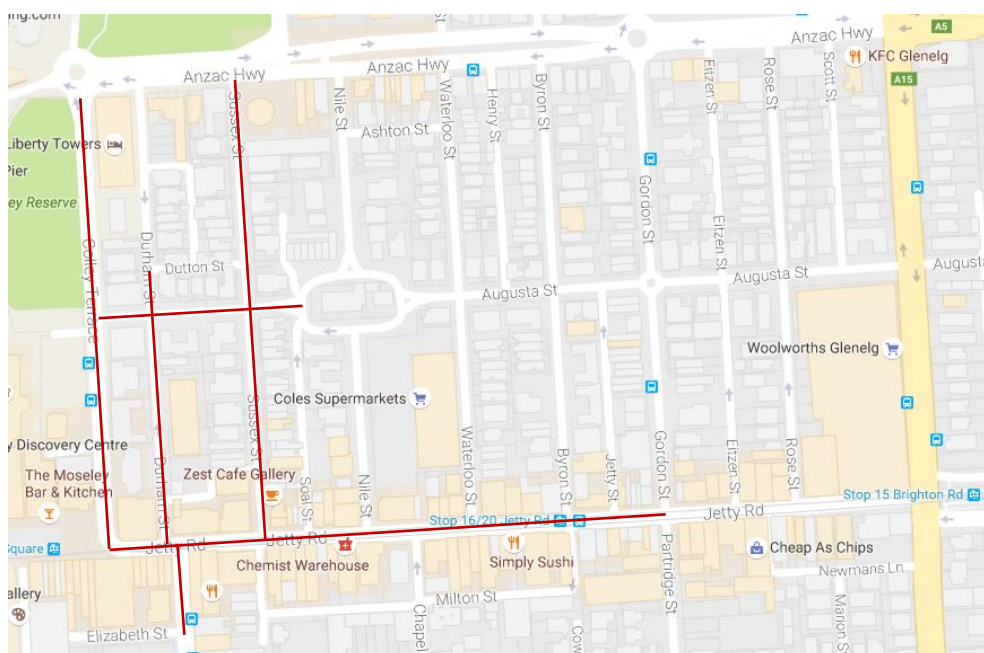

SANTOS TOUR DOWN UNDER

13-21 JANUARY 2018
ADELAIDE
TOURDOWNUNDER.COM.AU

Thursday 18th January 2018

ROAD CLOSURES WITHIN THE CITY OF HOLDFAST BAY – Glenelg

- Incorporating the City of Holdfast Bay Community Street Party

STREET	FROM	TO	CLOSED FROM	OPENS AT
Augusta Street	Torrens Square	Colley Terrace	06:00 am	1:30 pm
Sussex Street	Anzac Highway	Jetty Road	06:00 am	1:30 pm
Durham Street	Dutton Street	Jetty Road	06:00 am	1:30 pm
Mosley Street	Jetty Road	Elizabeth Street	1:30pm Wednesday 17	1:30pm
Colley Terrace (entire length)	Anzac Highway	Jetty Road	06:00 am	1:30 pm
Colley Terrace	Augusta Street	Jetty Road	1:30pm Wednesday 17	1:30pm
Jetty Road	Colley Terrace	Partridge Street / Gordon Street	1:30pm Wednesday 17	1:30pm

ROAD CLOSURES WITHIN THE CITY OF VICTOR HARBOR

STREET	FROM	TO	CLOSED FROM	OPENS AT
The Esplanade	Albert Place	Flinders Parade	06:00 am	6:00 pm
The Esplanade	Albert Place	Wills Street	06:00 am	7:00 pm
The Esplanade	Wills Street	Island Street	06:00 am	6:00 pm
Albert Place	The Esplanade	Railway Terrace	06:00 am	6:00 pm
Island Street	The Esplanade	Victoria Street	06:00 am	6:00 pm
Flinders Parade	The Esplanade	Coral Street	06:00 am	6:00 pm

PARKING BANS WITHIN THE CITY OF HOLDFAST BAY – *Glenelg*

STREET		FROM	UNTIL
Anzac Highway	Northern side, opposite Wigley Reserve	06:00 am	1:30 pm

PARKING BANS WITHIN THE CITY OF VICTOR HARBOR

STREET		FROM	UNTIL
Hindmarsh Road (left side only)	Between Grantley Avenue and Downs Street	11:00am	3:30pm
George Main Road (left side only)	Between the round-about and Bay Road round-about	11:00am	3:30pm
Victoria Street Victor Harbor	Between Island Street and Newlands Bridge (east of Inman Street)	11:00 am	3:30 pm
The Esplanade Victor Harbor	3 parking spaces in front of the Hotel Victor (From Albert Place)	7:00am 17/1/2018	7:00 pm 18/1/2018
Albert Place Victor Harbor	5 parking spaces in front of the Hotel Victor and old bottle shop	7:00am 17/1/2018	7:00 pm 18/1/2018