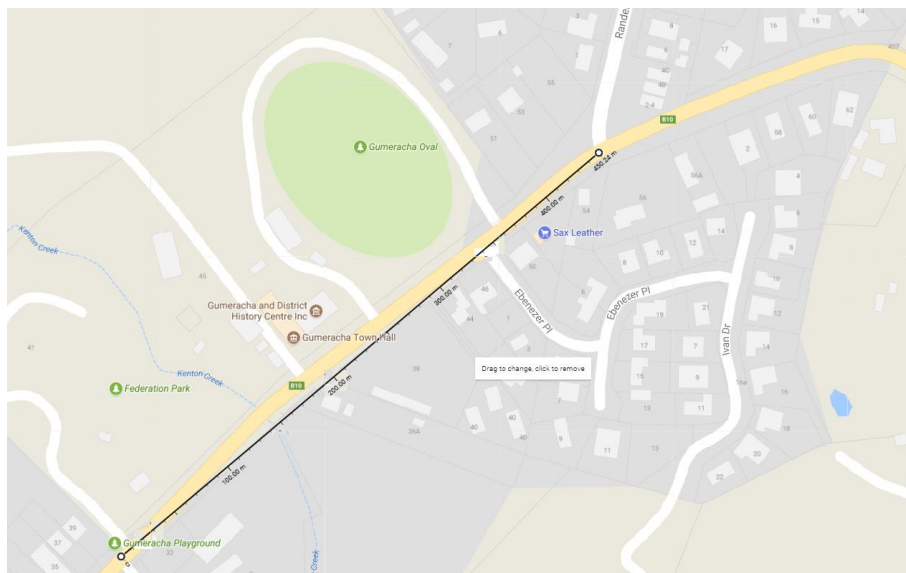

### ROAD CLOSURES WITHIN THE ADELAIDE HILLS COUNCIL, GUMERACHA

STREET	FROM	TO	CLOSED FROM	OPEN AT
Albert Street	John Fisher Avenue	Randell Terrace	09:30 am	11:30 am
Albert Street	John Fisher Avenue	Randell Terrace	2:00 pm	3:00 pm

*Parking bans will be in effect on all of the above sections of roads during the times of the road closures as well as along John Fisher Road for the duration of the event.*

### PARKING BANS WITHIN THE ADELAIDE HILLS COUNCIL, GUMERACHA

STREET		FROM	UNTIL
John Fisher Avenue, Gumeracha	From Kenton Valley Road to Albert Street	08:00 am	3:30 pm
Albert Street, Gumeracha	From John Fisher Avenue to Randell Terrace	08:00 am	3:30 pm