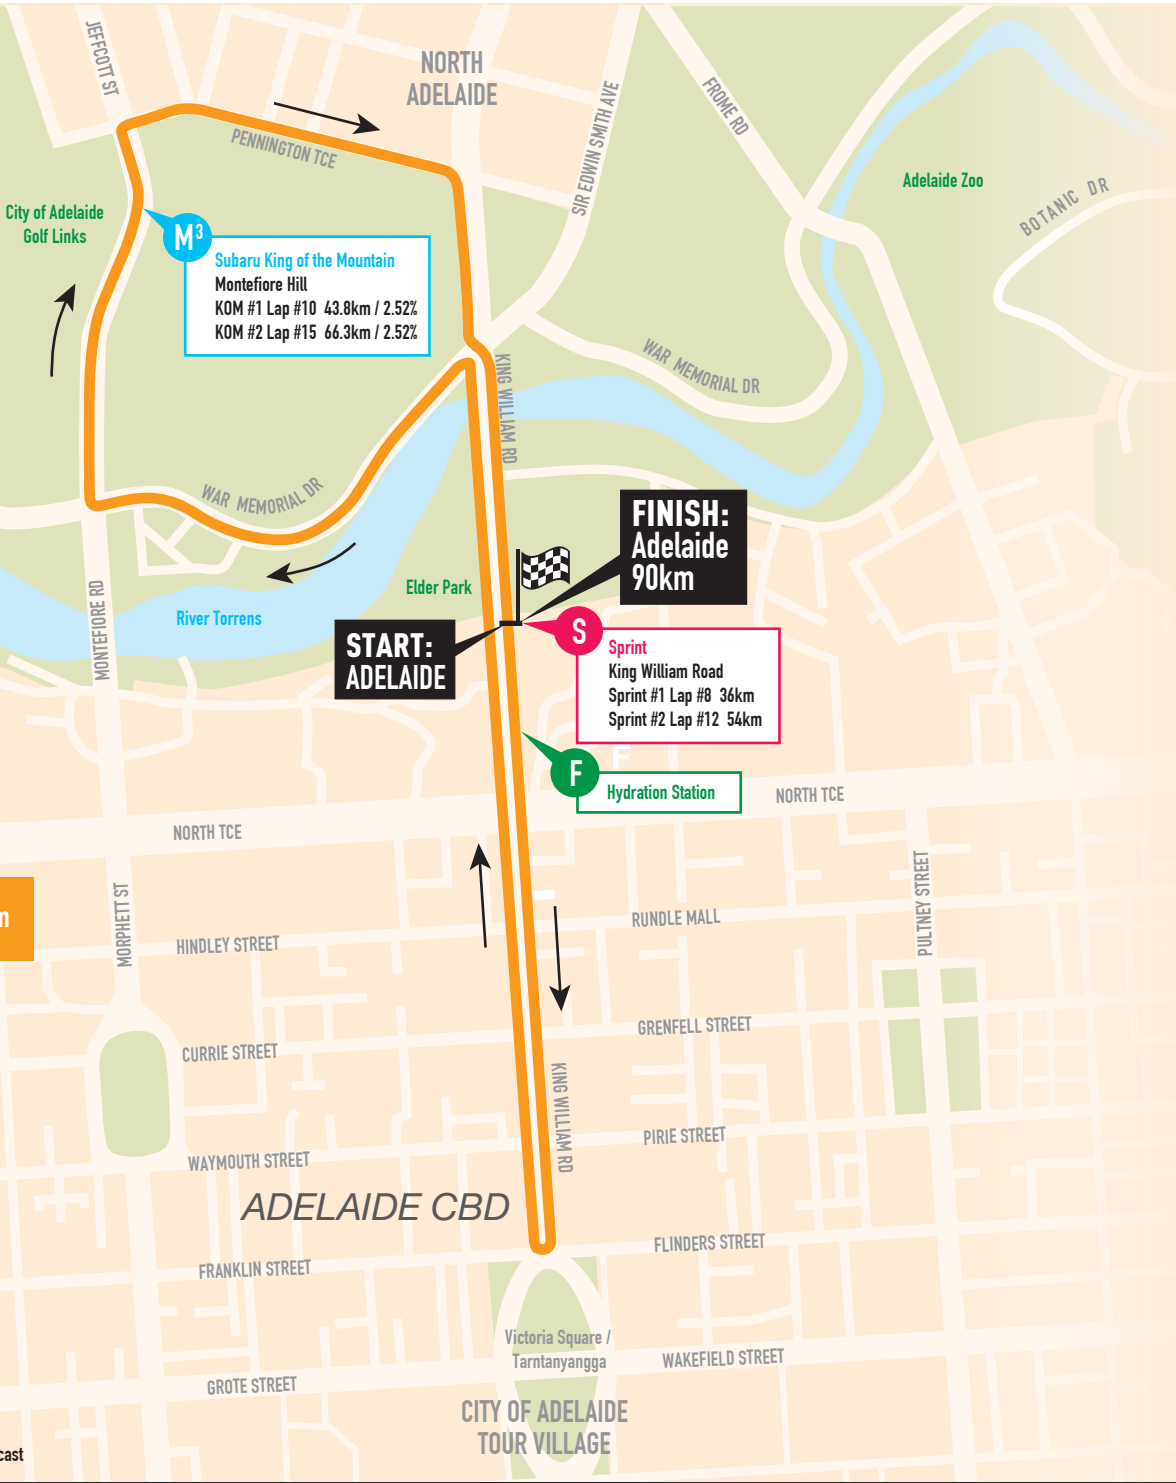

## SUNDAY 21 JANUARY 2018

DISTANCE: 90KM

START: KING WILLIAM ROAD, ADELAIDE 1:30PM\*

FINISH: KING WILLIAM ROAD, ADELAIDE 3:30PM APPROX

- M** Subaru King of the Mountain
- F** Hydration Station
- S** Sprint

\*Time subject to change due to television broadcast