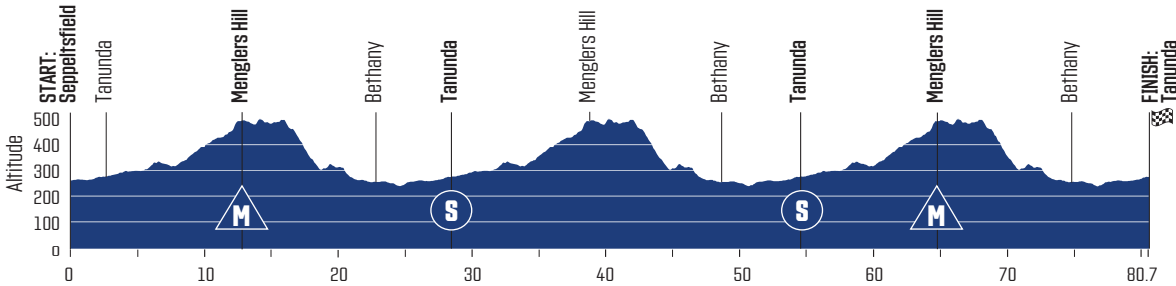

**WOMEN'S RACE** START / 9:00AM FINISH / 11:30AM APPROX DISTANCE / 80.7KM

**MEN'S RACE** START / 1:15PM FINISH / 4:11PM APPROX DISTANCE / 106.8KM

FOR MORE FESTIVAL OF CYCLING INFORMATION VISIT [TOURDOWNUNDER.COM.AU](http://TOURDOWNUNDER.COM.AU)