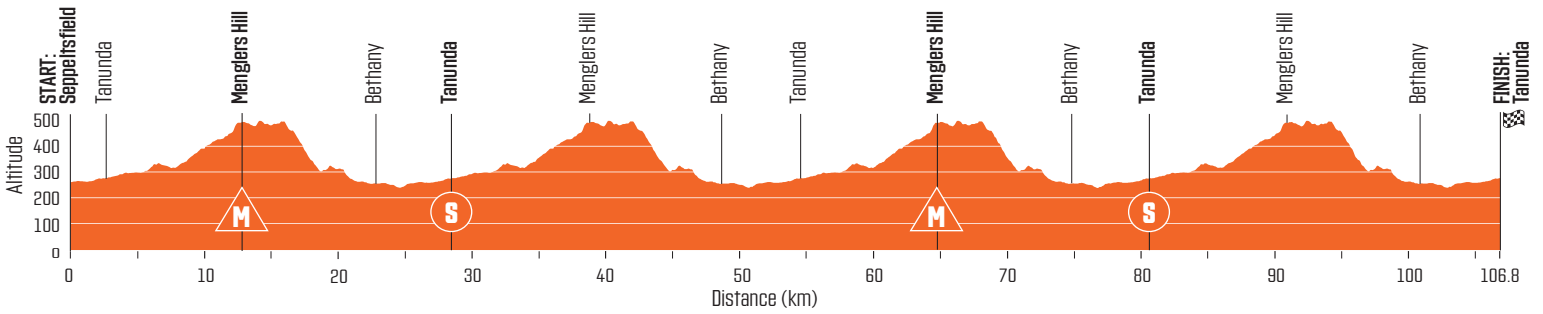

**WOMEN'S RACE** START / 9:00AM FINISH / 11:30AM APPROX DISTANCE / 80.7KM

**MEN'S RACE** START / 1:15PM FINISH / 4:11PM APPROX DISTANCE / 106.8KM

FOR MORE FESTIVAL OF CYCLING INFORMATION VISIT [TOURDOWNUNDER.COM.AU](http://TOURDOWNUNDER.COM.AU)