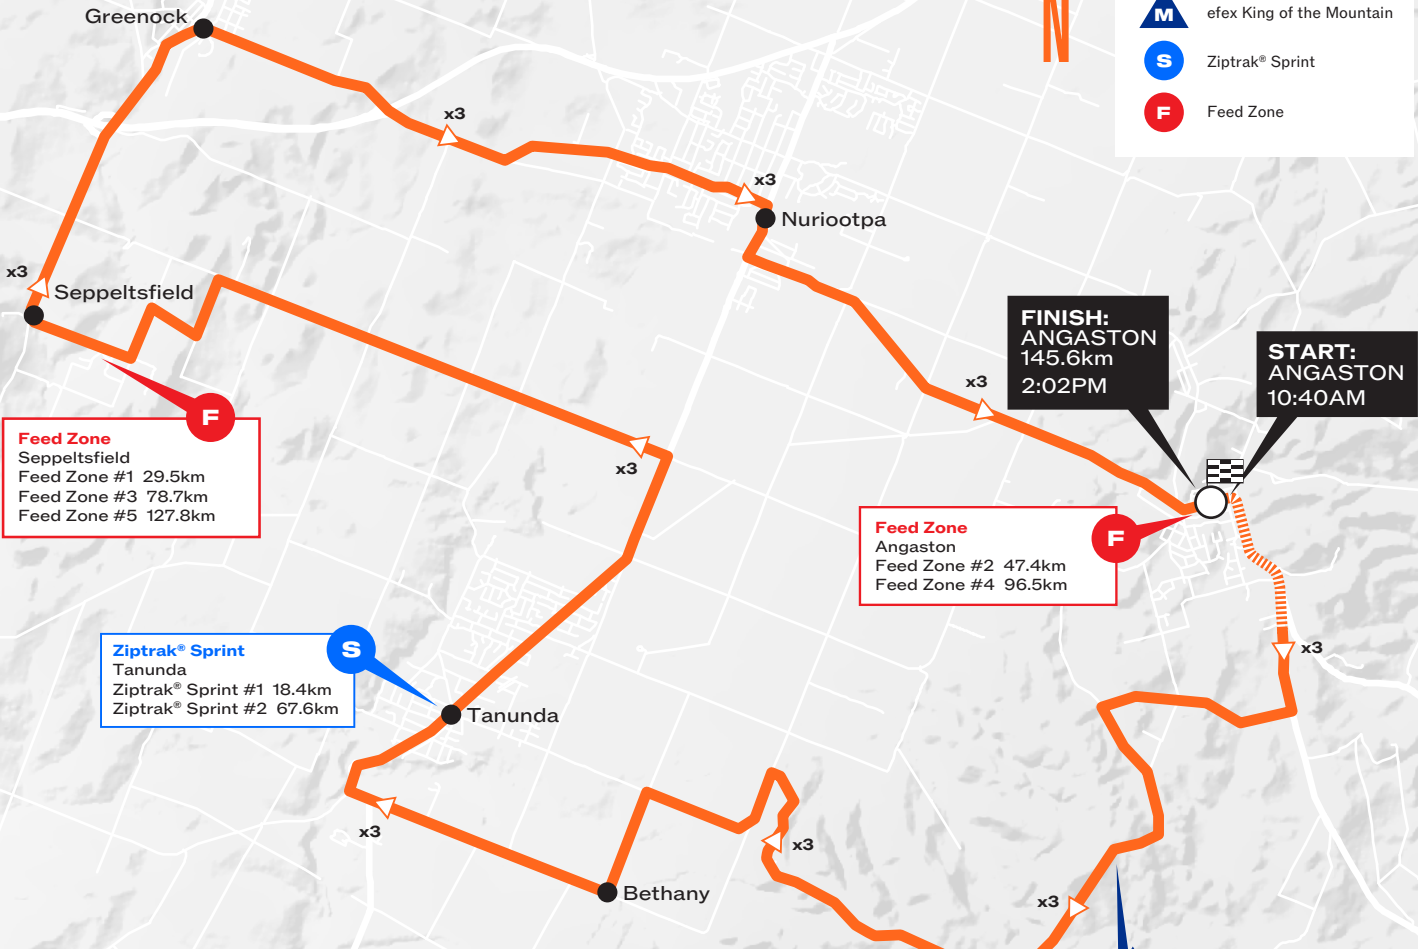

# RACE DAY 2

DATE  
WEDNESDAY 20 JAN 2027

DISTANCE  
145.6KM

▶ **ANGASTON**  
ANGASTON

- Race Neutral
- efex King of the Mountain
- Ziptrak® Sprint
- Feed Zone

**Feed Zone**  
Seppeltsfield  
Feed Zone #1 29.5km  
Feed Zone #3 78.7km  
Feed Zone #5 127.8km

**Ziptrak® Sprint**  
Tanunda  
Ziptrak® Sprint #1 18.4km  
Ziptrak® Sprint #2 67.6km

**Feed Zone**  
Angaston  
Feed Zone #2 47.4km  
Feed Zone #4 96.5km

**efex King of the Mountain**  
Menglers Hill (category 3)  
efex KOM #1 5.3km  
efex KOM #2 54.4km  
efex KOM #3 103.5km  
Max. 8.4% / Avg. 3.9%

**TOTAL CLIMBING**  
EXCLUDING RACE NEUTRAL  
**1747M**  
**MAXIMUM ELEVATION**  
**502M**