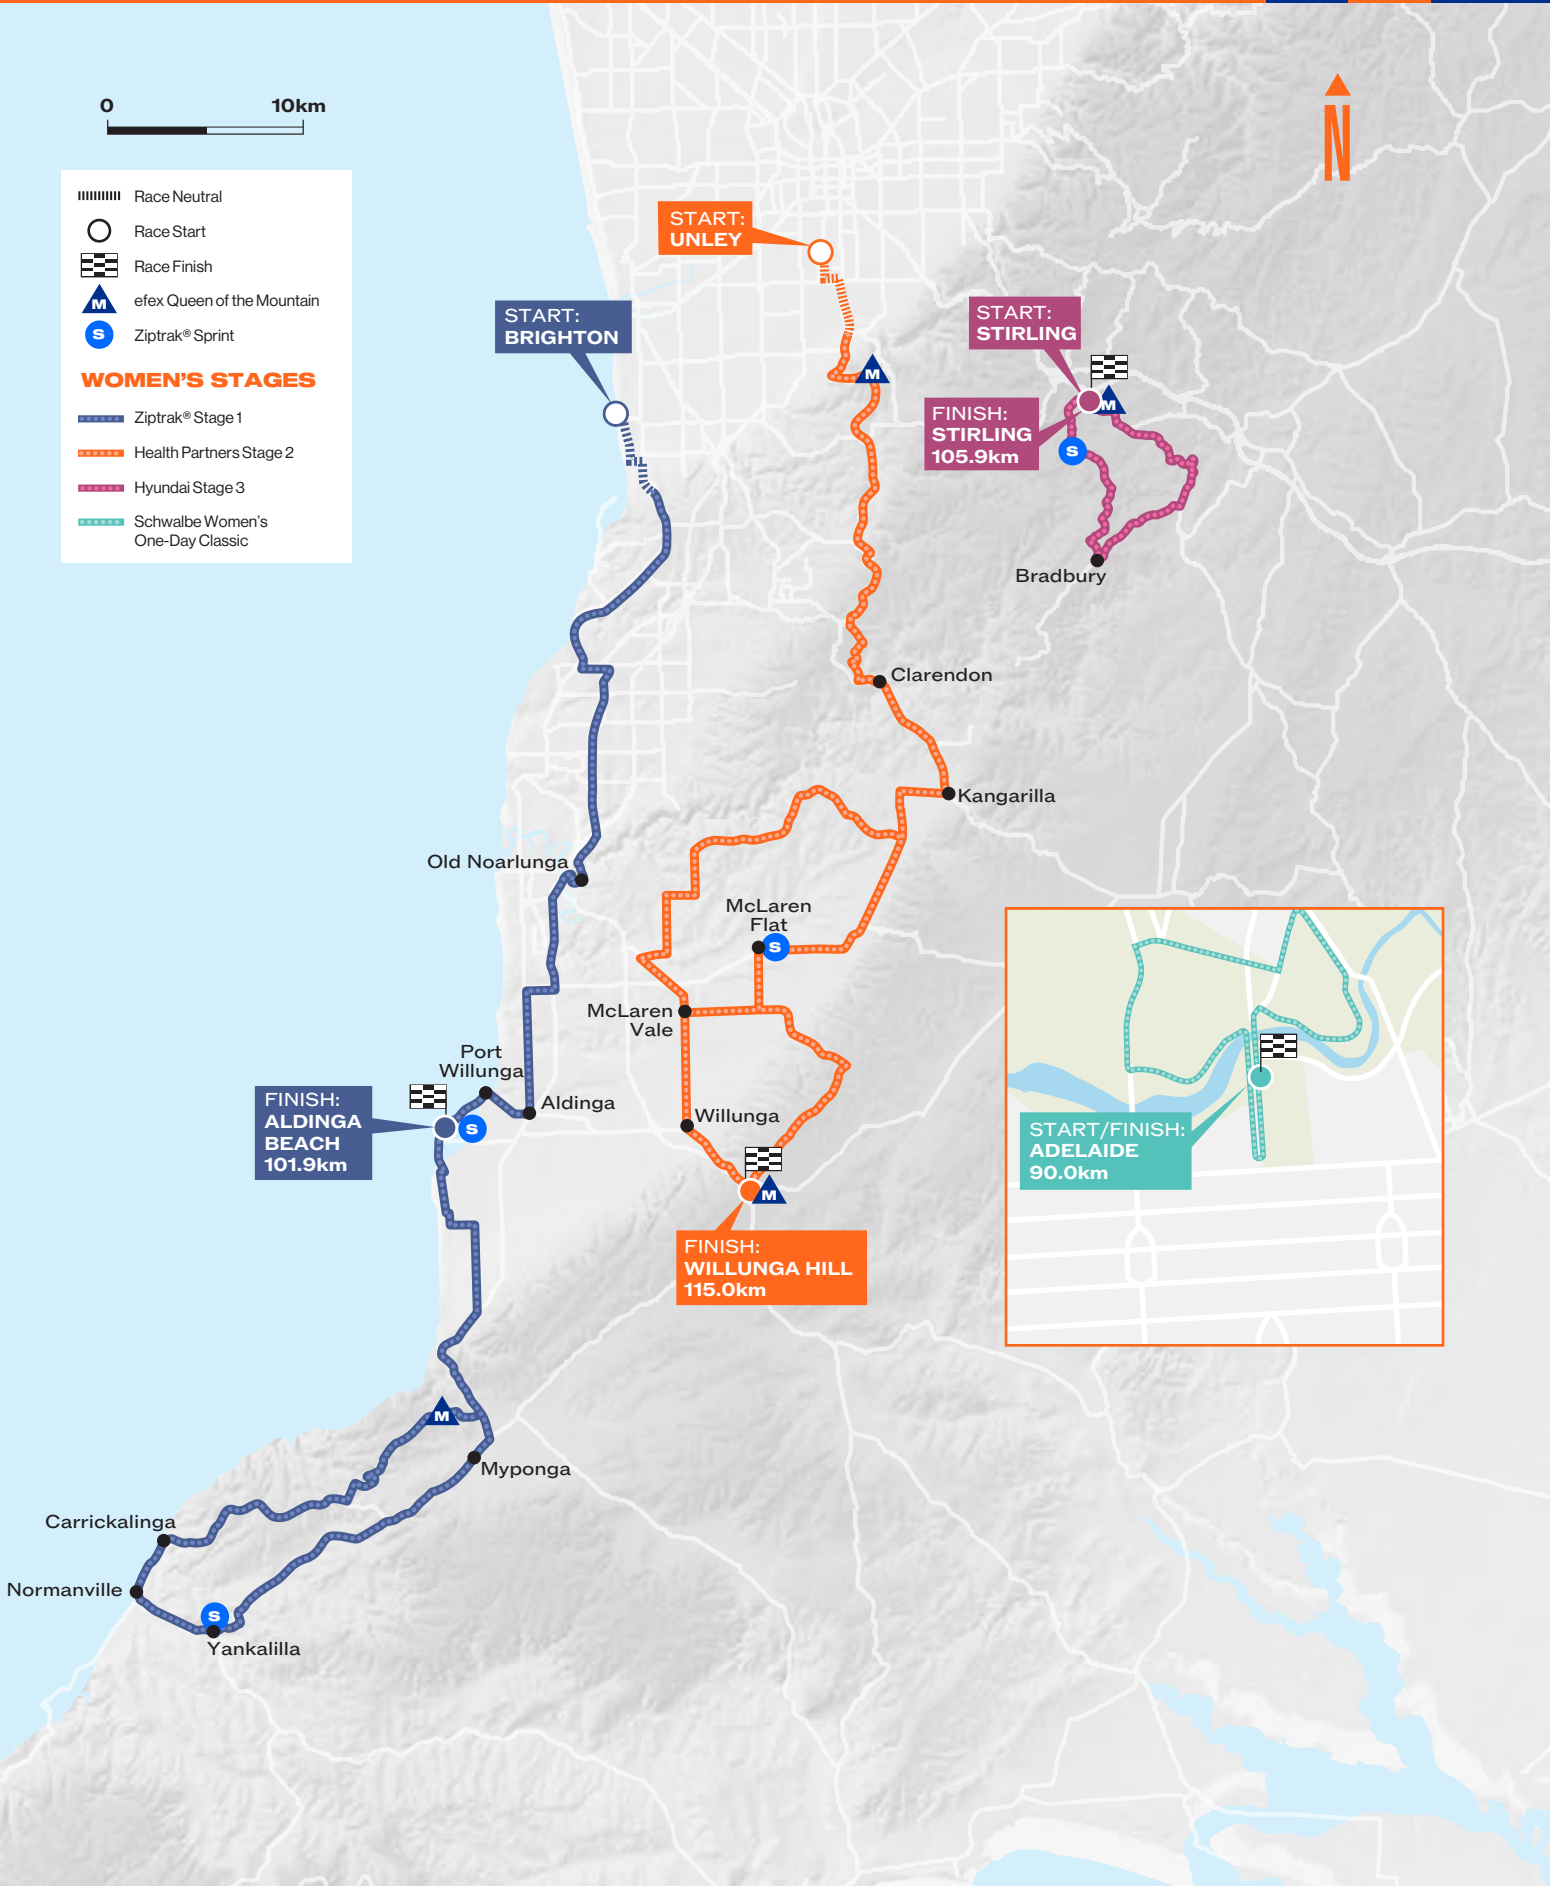

# WOMEN'S 2025 ROUTES

D 17–26 M JAN Y 25

-  Race Neutral
-  Race Start
-  Race Finish
-  efex Queen of the Mountain
-  Ziptrak® Sprint

### WOMEN'S STAGES

-  Ziptrak® Stage 1
-  Health Partners Stage 2
-  Hyundai Stage 3
-  Schwalbe Women's One-Day Classic

START:  
UNLEY

START:  
BRIGHTON

START:  
STIRLING

FINISH:  
STIRLING  
105.9km

FINISH:  
ALDINGA  
BEACH  
101.9km

FINISH:  
WILLUNGA HILL  
115.0km