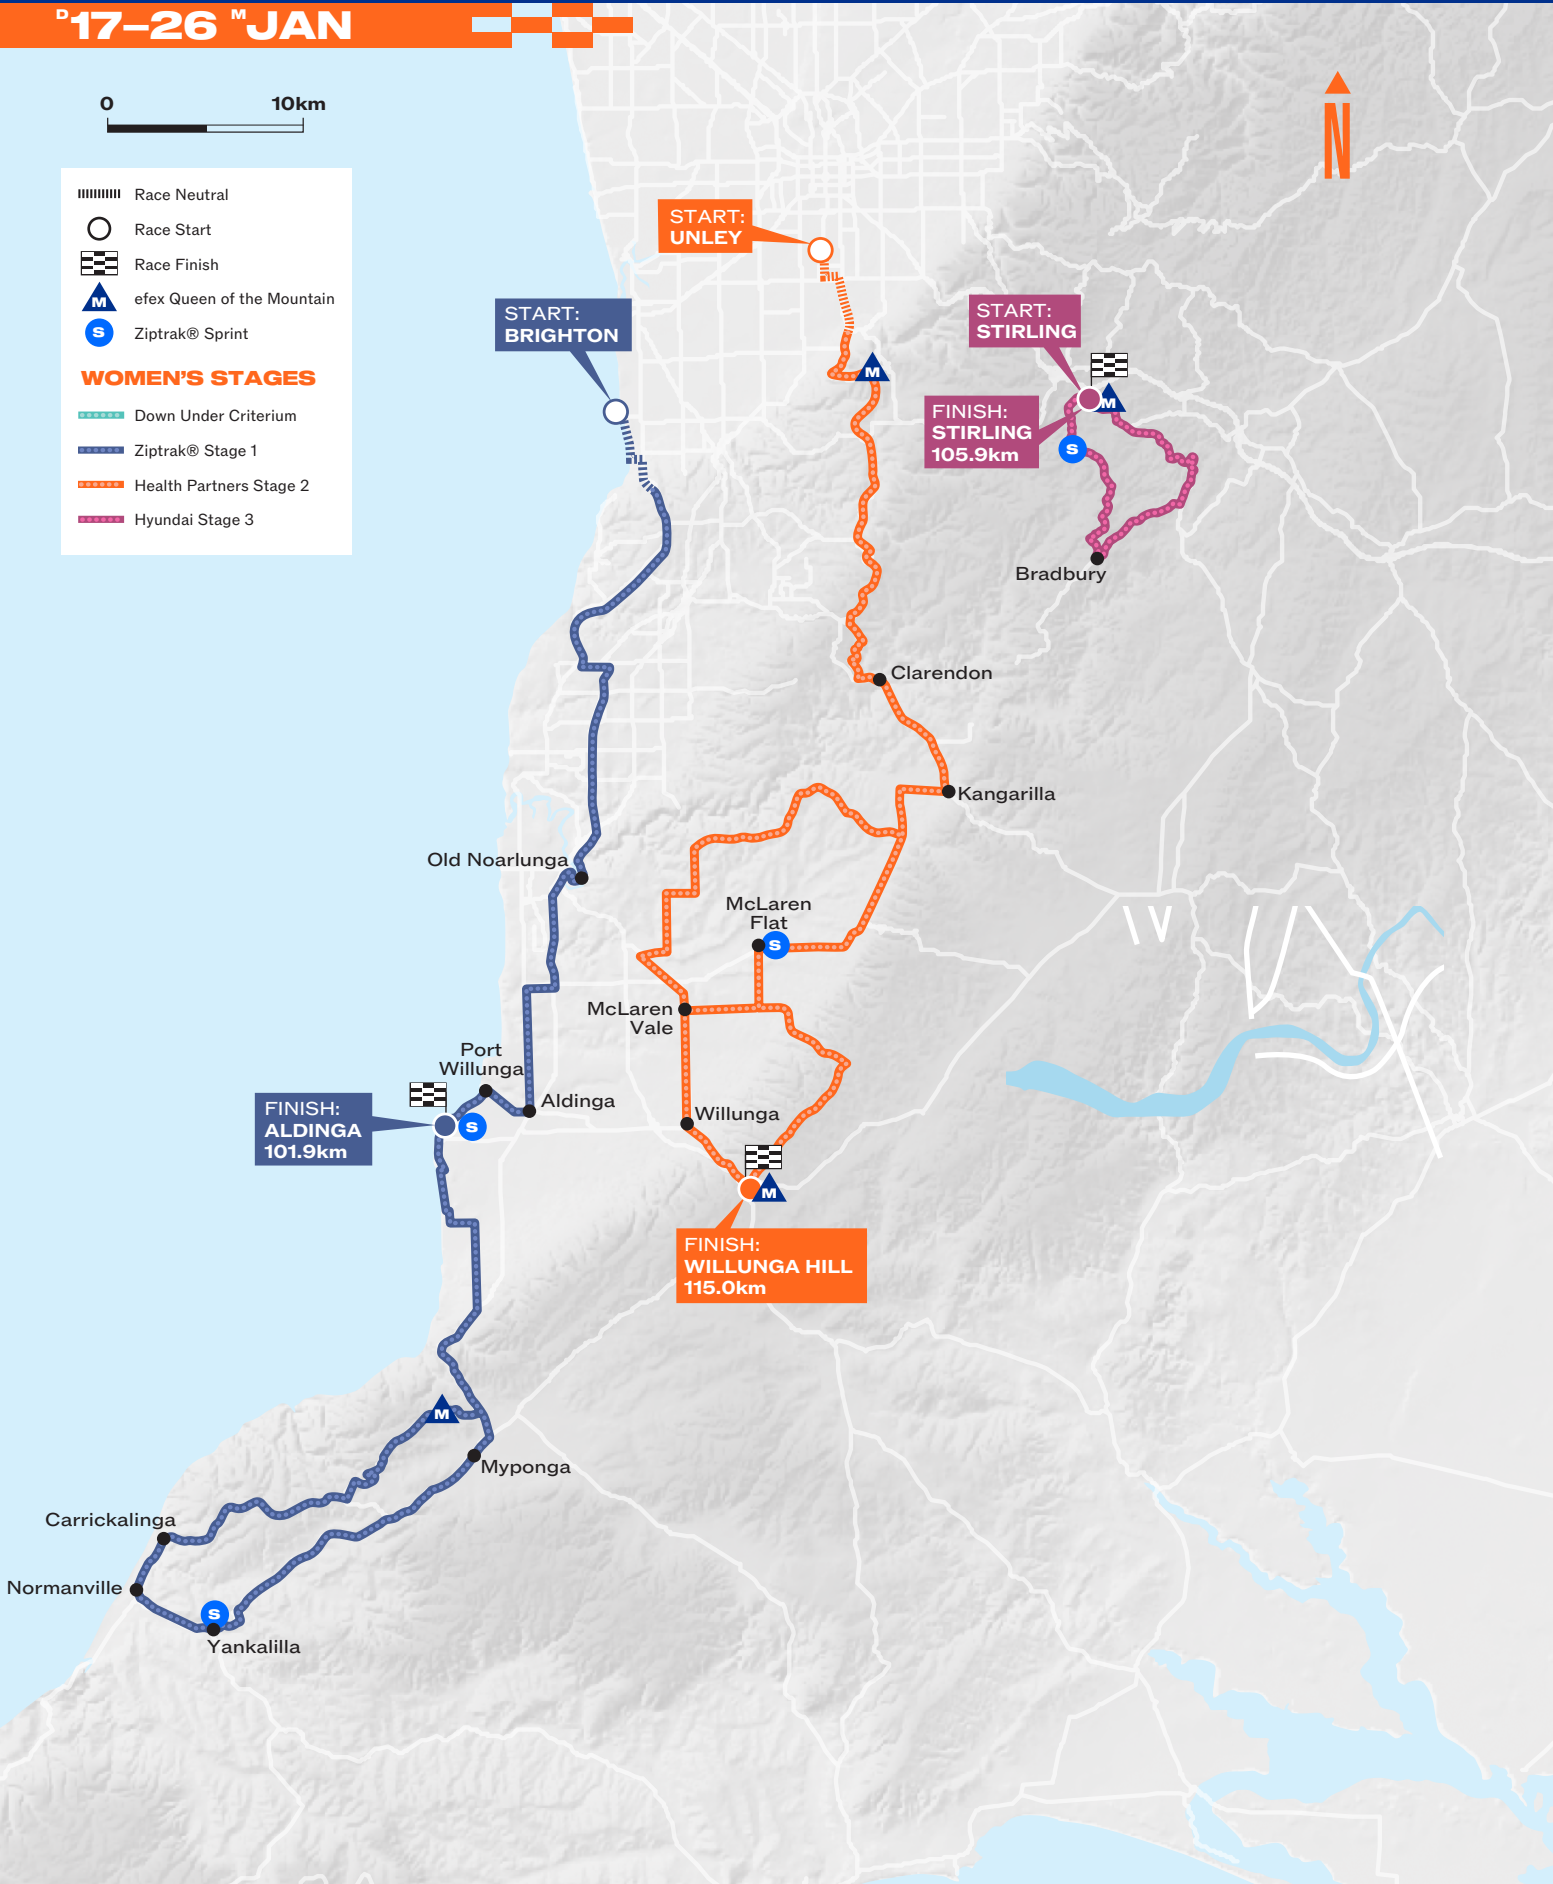

WOMEN'S 2025 ROUTES

17-26 JAN

- Race Neutral
- Race Start
- Race Finish
- Queen of the Mountain
- Ziptrak® Sprint

WOMEN'S STAGES

- Down Under Criterium
- Ziptrak® Stage 1
- Health Partners Stage 2
- Hyundai Stage 3

START: BRIGHTON

START: UNLEY

START: STIRLING

FINISH: STIRLING
105.9km

FINISH: ALDINGA
101.9km

FINISH: WILLUNGA HILL
115.0km