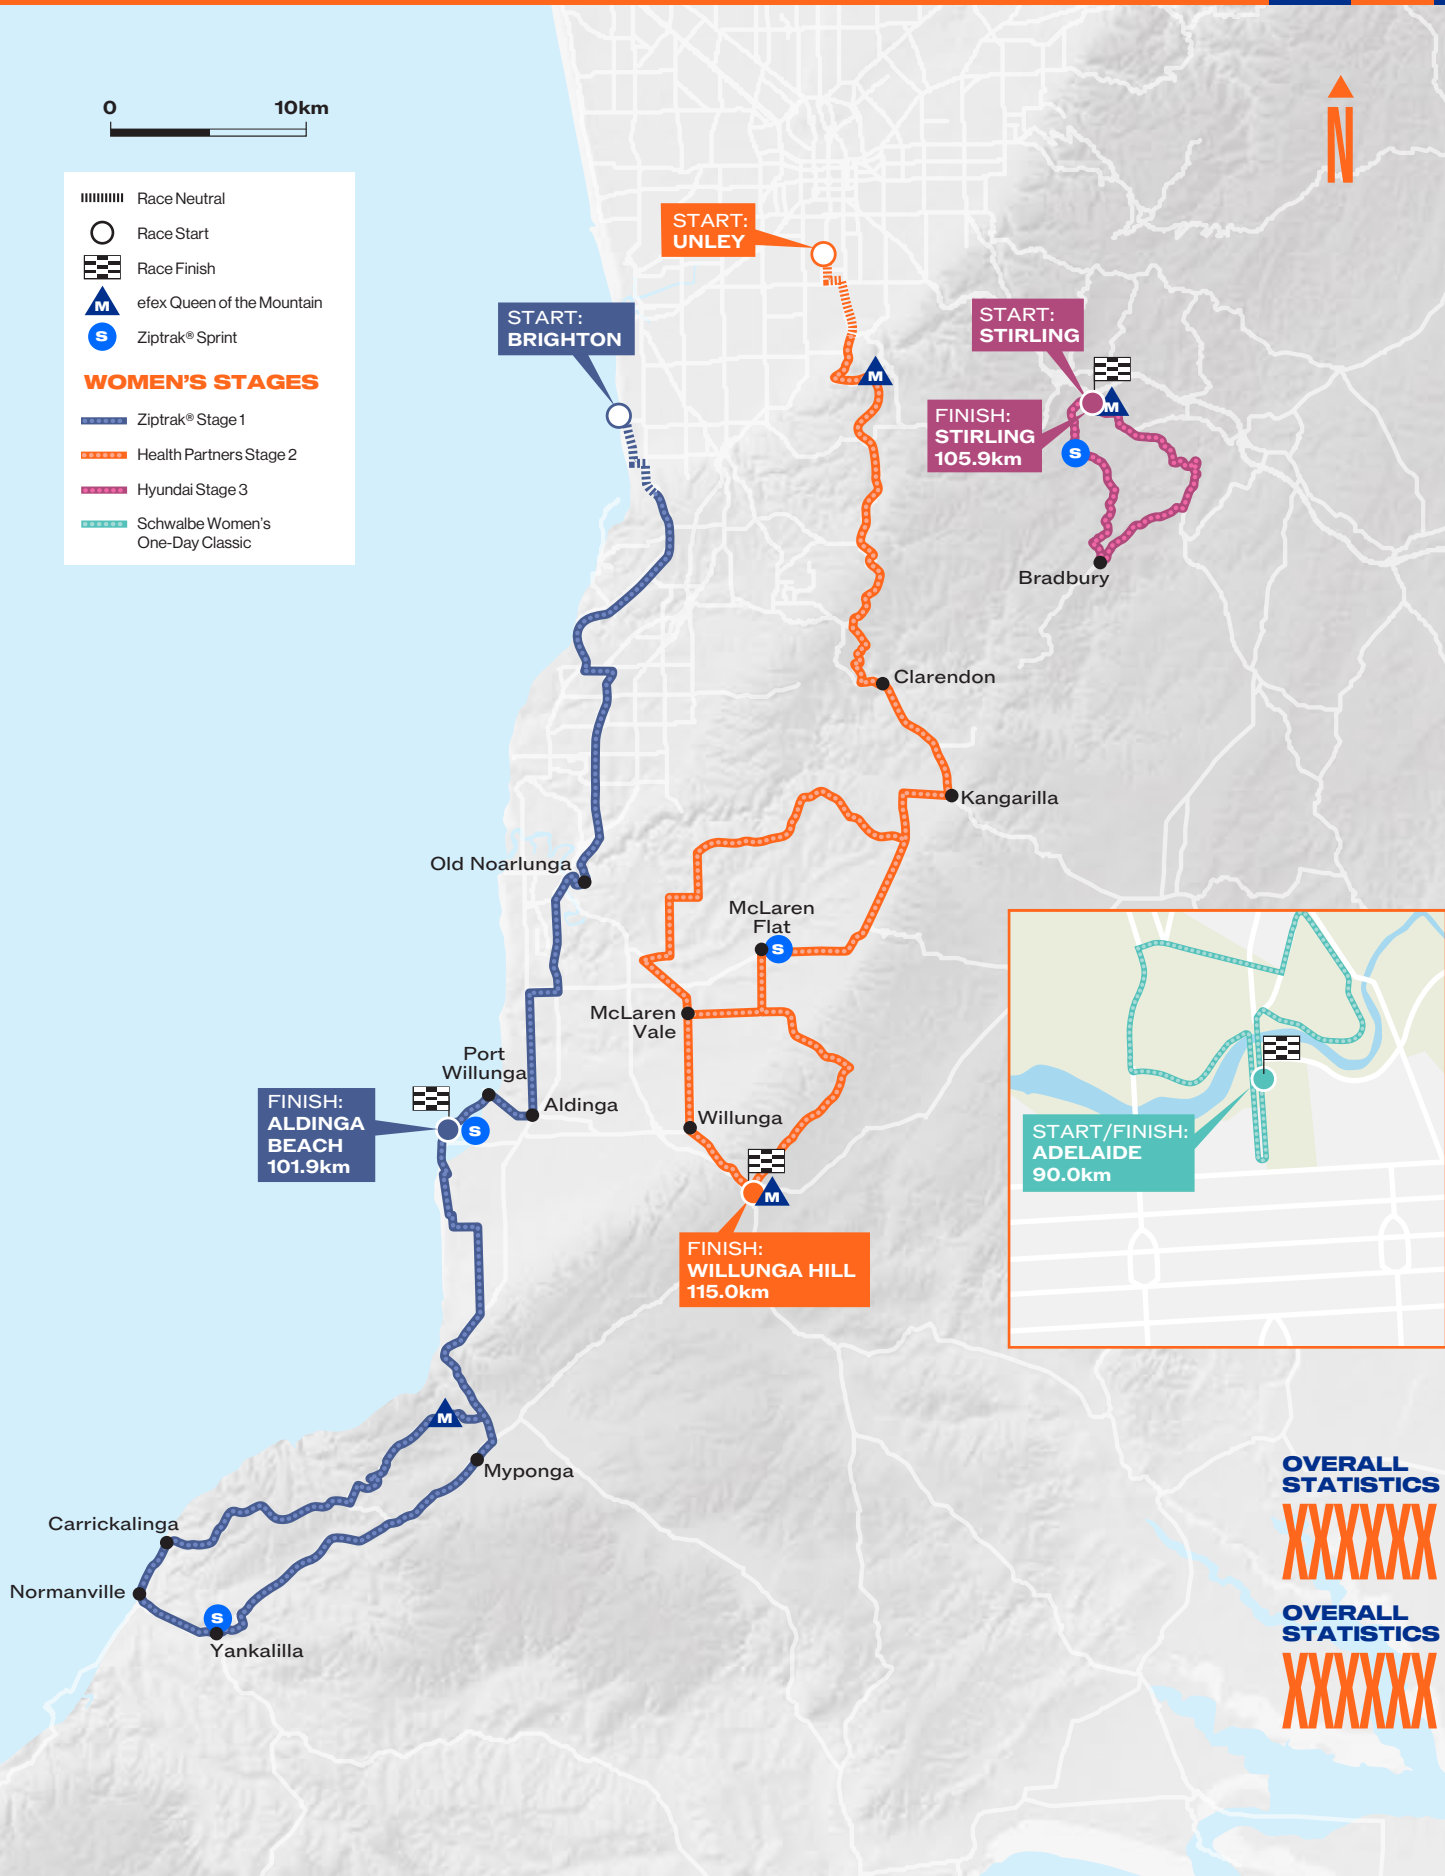

WOMEN'S 2025 ROUTES

D 17-26 M JAN Y 25

- Race Neutral
- Race Start
- Race Finish
- efex Queen of the Mountain
- Ziptrak® Sprint

WOMEN'S STAGES

- Ziptrak® Stage 1
- Health Partners Stage 2
- Hyundai Stage 3
- Schwalbe Women's One-Day Classic