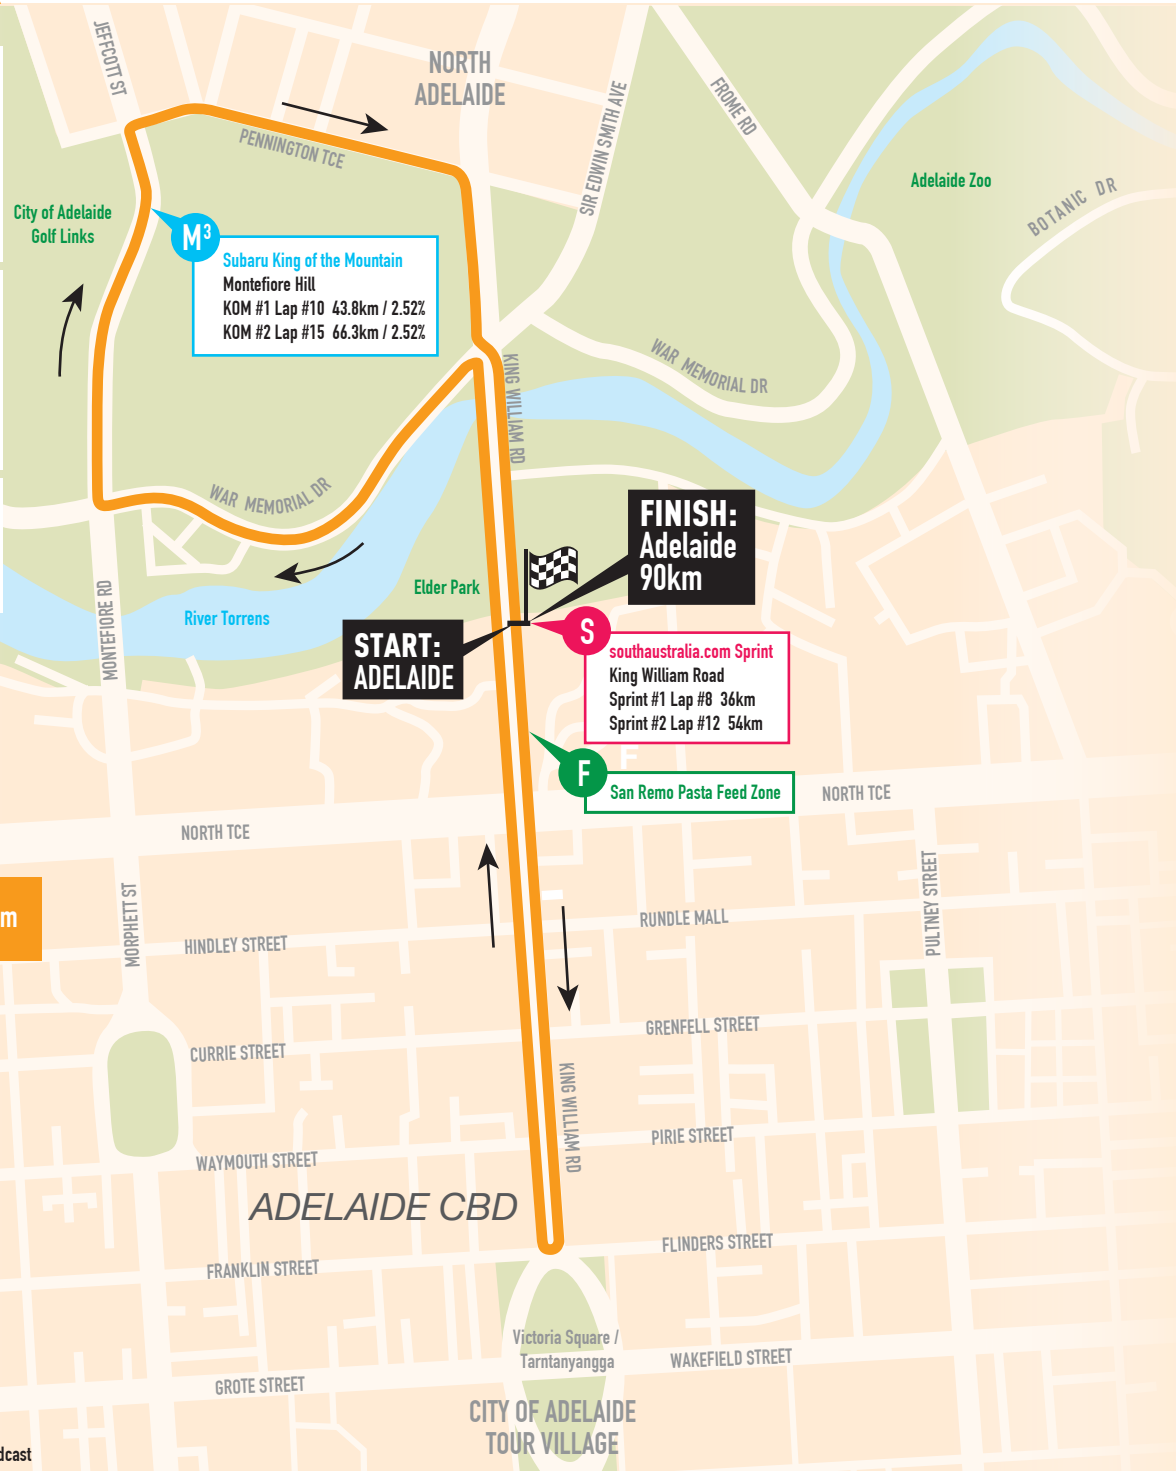

BE SAFE BE SEEN MAC STAGE 6

SUNDAY 21 JANUARY 2018

DISTANCE: 90KM

START: KING WILLIAM ROAD, ADELAIDE 1:30PM*

FINISH: KING WILLIAM ROAD, ADELAIDE 3:30PM APPROX

- M** Subaru King of the Mountain
- F** San Remo Pasta Feed Zone
- S** southaustralia.com Sprint

20 laps x 4.5km CIRCUIT: 90km

*Time subject to change due to television broadcast